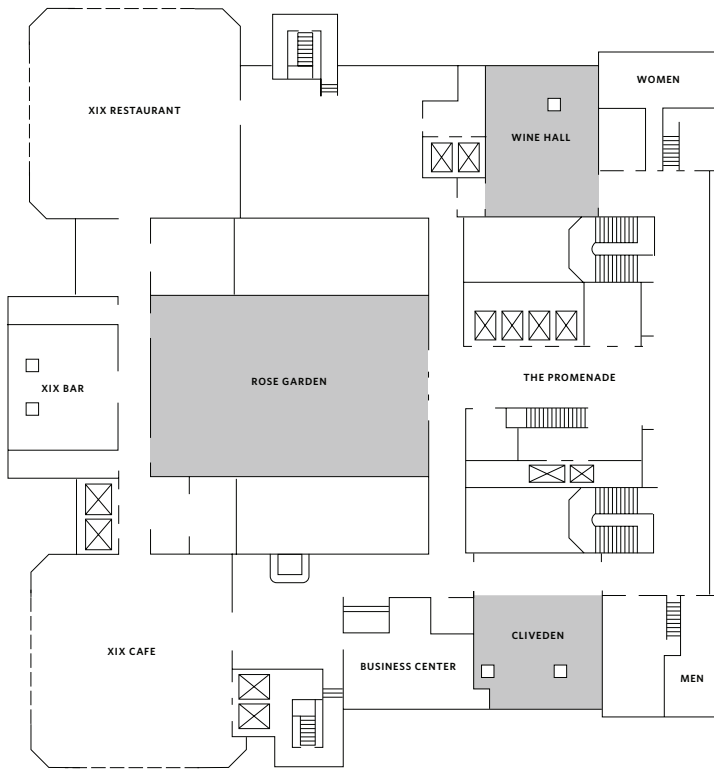

200 South Broad Street | Philadelphia, PA 19102, USA
tel. +1 (215) 893 1234 | sales fax. +1 (215) 982 4922

salesphlph@thebellevuehotel.com
TheBellevueHotel.com

FLOOR PLANS

NINETEENTH FLOOR

FIRST FLOOR

TWELFTH FLOOR