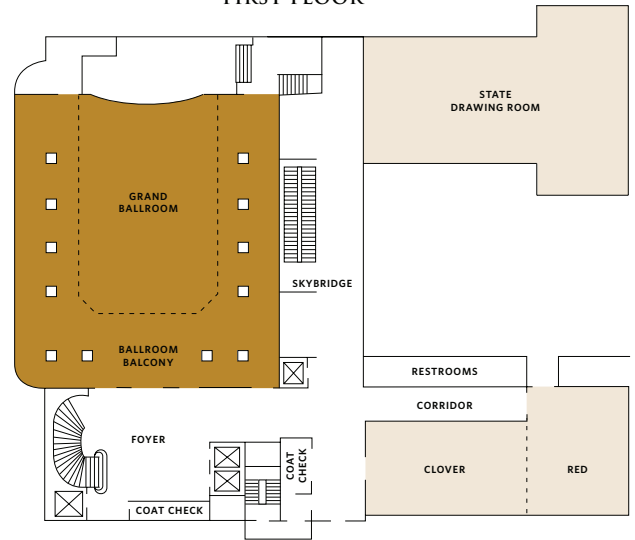

200 South Broad Street | Philadelphia, PA 19102, USA
tel. +1 (215) 893 1234 | sales fax. +1 (215) 982 4922

salesphlph@thebellevuehotel.com
TheBellevueHotel.com

FLOOR PLANS

NINETEENTH FLOOR

FIRST FLOOR

TWELFTH FLOOR